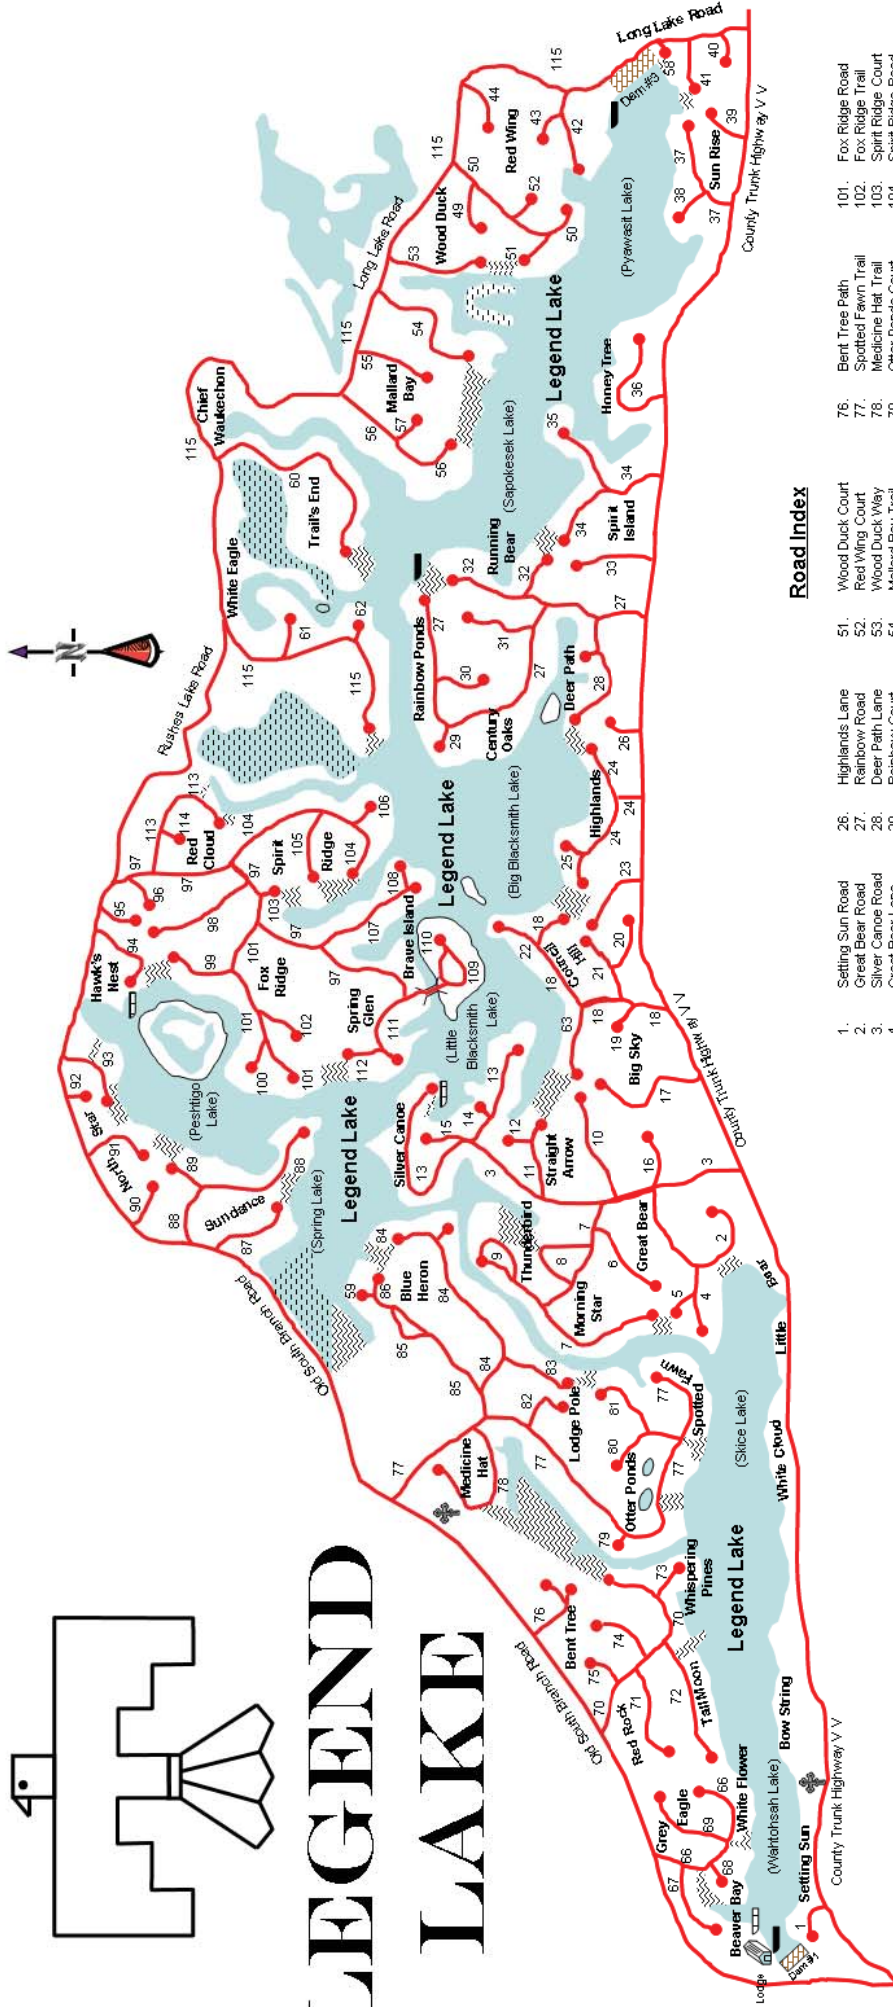

LEGEND LAKE

Road Index

| Road Number | Road Name |
|-------------|------------------------|
| 1 | Setting Sun |
| 2 | Great Bear Road |
| 3 | Silver Canoe Road |
| 4 | Great Bear Lane |
| 5 | Great Bear Court |
| 6 | Morning Star Trail |
| 7 | Morning Star Road |
| 8 | Thunderbird Circle |
| 9 | Thunderbird Road |
| 10 | Broken Bow Road |
| 11 | Buckhorn Road |
| 12 | Buckhorn Trail |
| 13 | Silver Canoe Path |
| 14 | Silver Canoe Lane |
| 15 | Silver Canoe Court |
| 16 | Bent Arrow Road |
| 17 | Big Sky Road |
| 18 | Rawhide Road |
| 19 | Big Sky Court |
| 20 | Council Hill Court |
| 21 | Council Hill Trail |
| 22 | Rawhide Trail |
| 23 | Council Hill Road |
| 24 | Highlands Trail |
| 25 | Highlands Court |
| 26 | Highlands Lane |
| 27 | Rainbow Road |
| 28 | Deer Path Lane |
| 29 | Rainbow Court |
| 30 | Rainbow Path |
| 31 | Rainbow Trail |
| 32 | Running Bear Road |
| 33 | Spirit Island Trail |
| 34 | Spirit Island Road |
| 35 | Spirit Island Court |
| 36 | Honey Tree Road |
| 37 | Sun Rise Road |
| 38 | Sun Rise Path |
| 39 | Sun Rise Trail |
| 40 | Sun Rise Lane |
| 41 | Sun Rise Court |
| 42 | Twin Oaks Road |
| 43 | Twin Oaks Court |
| 44 | Red Wing Road |
| 45 | Red Wing Way |
| 46 | - |
| 47 | - |
| 48 | Whispering Pines Court |
| 49 | Whispering Pines Road |
| 50 | Red Wing Trail |
| 51 | Wood Duck Court |
| 52 | Red Wing Court |
| 53 | Wood Duck Way |
| 54 | Mallard Bay Trail |
| 55 | Mallard Bay Lane |
| 56 | Mallard Bay Court |
| 57 | Mallard Bay Road |
| 58 | Sunrise Court |
| 59 | Blue Heron Court |
| 60 | Trail's End Road |
| 61 | White Eagle Lane |
| 62 | White Eagle Trail |
| 63 | Fern Road |
| 64 | - |
| 65 | Grey Eagle Road |
| 66 | Beaver Bay Road |
| 67 | Beaver Bay Court |
| 68 | White Flower Court |
| 69 | Grey Flower Trail |
| 70 | Timber Trail |
| 71 | Red Rock Road |
| 72 | Tail Moon Road |
| 73 | Whispering Pines Court |
| 74 | White Pine Road |
| 75 | Red Pine Road |
| 76 | Bent Tree Path |
| 77 | Spotted Fawn Trail |
| 78 | Medicine Hat Trail |
| 79 | Other Ponds Court |
| 80 | Other Ponds Road |
| 81 | Other Ponds Lane |
| 82 | Lodge Pole Court |
| 83 | Blue Heron Way |
| 84 | Blue Heron Trail |
| 85 | Blue Heron Circle |
| 86 | Blue Heron Road |
| 87 | Spring Glen Road |
| 88 | Sun Dance Lane |
| 89 | Sun Dance Trail |
| 90 | North Star Road |
| 91 | North Star Trail |
| 92 | North Star Court |
| 93 | North Star Path |
| 94 | Hawks Nest Road |
| 95 | Hawks Nest Court |
| 96 | Hawks Nest Trail |
| 97 | South Branch Path |
| 98 | Hawk's Nest Path |
| 99 | Fox Ridge Way |
| 100 | Fox Ridge Court |
| 101 | Fox Ridge Road |
| 102 | Spirit Ridge Court |
| 103 | Spirit Ridge Road |
| 104 | Spirit Ridge Trail |
| 105 | Spirit Ridge Lane |
| 106 | Spirit Ridge Road |
| 107 | Brave Island Road |
| 108 | Brave Island Path |
| 109 | Brave Island Circle |
| 110 | Brave Island Court |
| 111 | Spring Glen Road |
| 112 | Spring Glen Trail |
| 113 | Red Cloud Trail |
| 114 | Red Cloud Court |
| 115 | Long Lake Road |